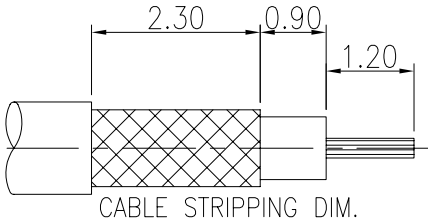

SCALE 3:1

NO.	QTY	DESCRIPTION	PART'S NO.	MATERIAL	FINISH
3	1	FERRULE	25-304C0-04GA	BRASS	GOLD PLATED
2	1	CONTACT	32-130A0-02GE	BERYLLIUM COPPER	GOLD PLATED
1	1	BODY	S32-130B0	BRASS	GOLD PLATED
	1	INSULATOR		TEFLON	NONE
	1	BODY		BRASS	GOLD PLATED

DO NOT SCALE DRAWING					GENERAL TOLERANCES DIM: .X±0.25(0.01) .XX±0.12(0.005) ANGULAR: ±3°		MATERIAL : SEE TABLE		圓陵工業股份有限公司 ALINER INDUSTRIES, INC.	
					DIMENSION CLASSIFICATION ■: CRITICAL ☒: MAJOR		FINISH : SEE TABLE			
					DRAWN BY: MARY 09/12/2005		CHK'D BY:		TITLE: SSMCX ST. JACK FOR Ø 1.37 CABLE	
					APP'D BY:		SCALE : 10 : 1		DWG. NO.: 32-130B0-B	
				REVISE ONLY ON CAD SYSTEM		SHEET 1 OF 1		UNIT : mm		REV B